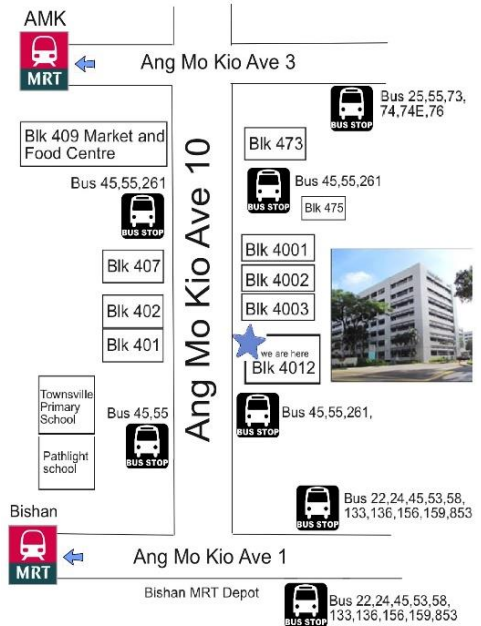

Thank you very much for your co-operation.